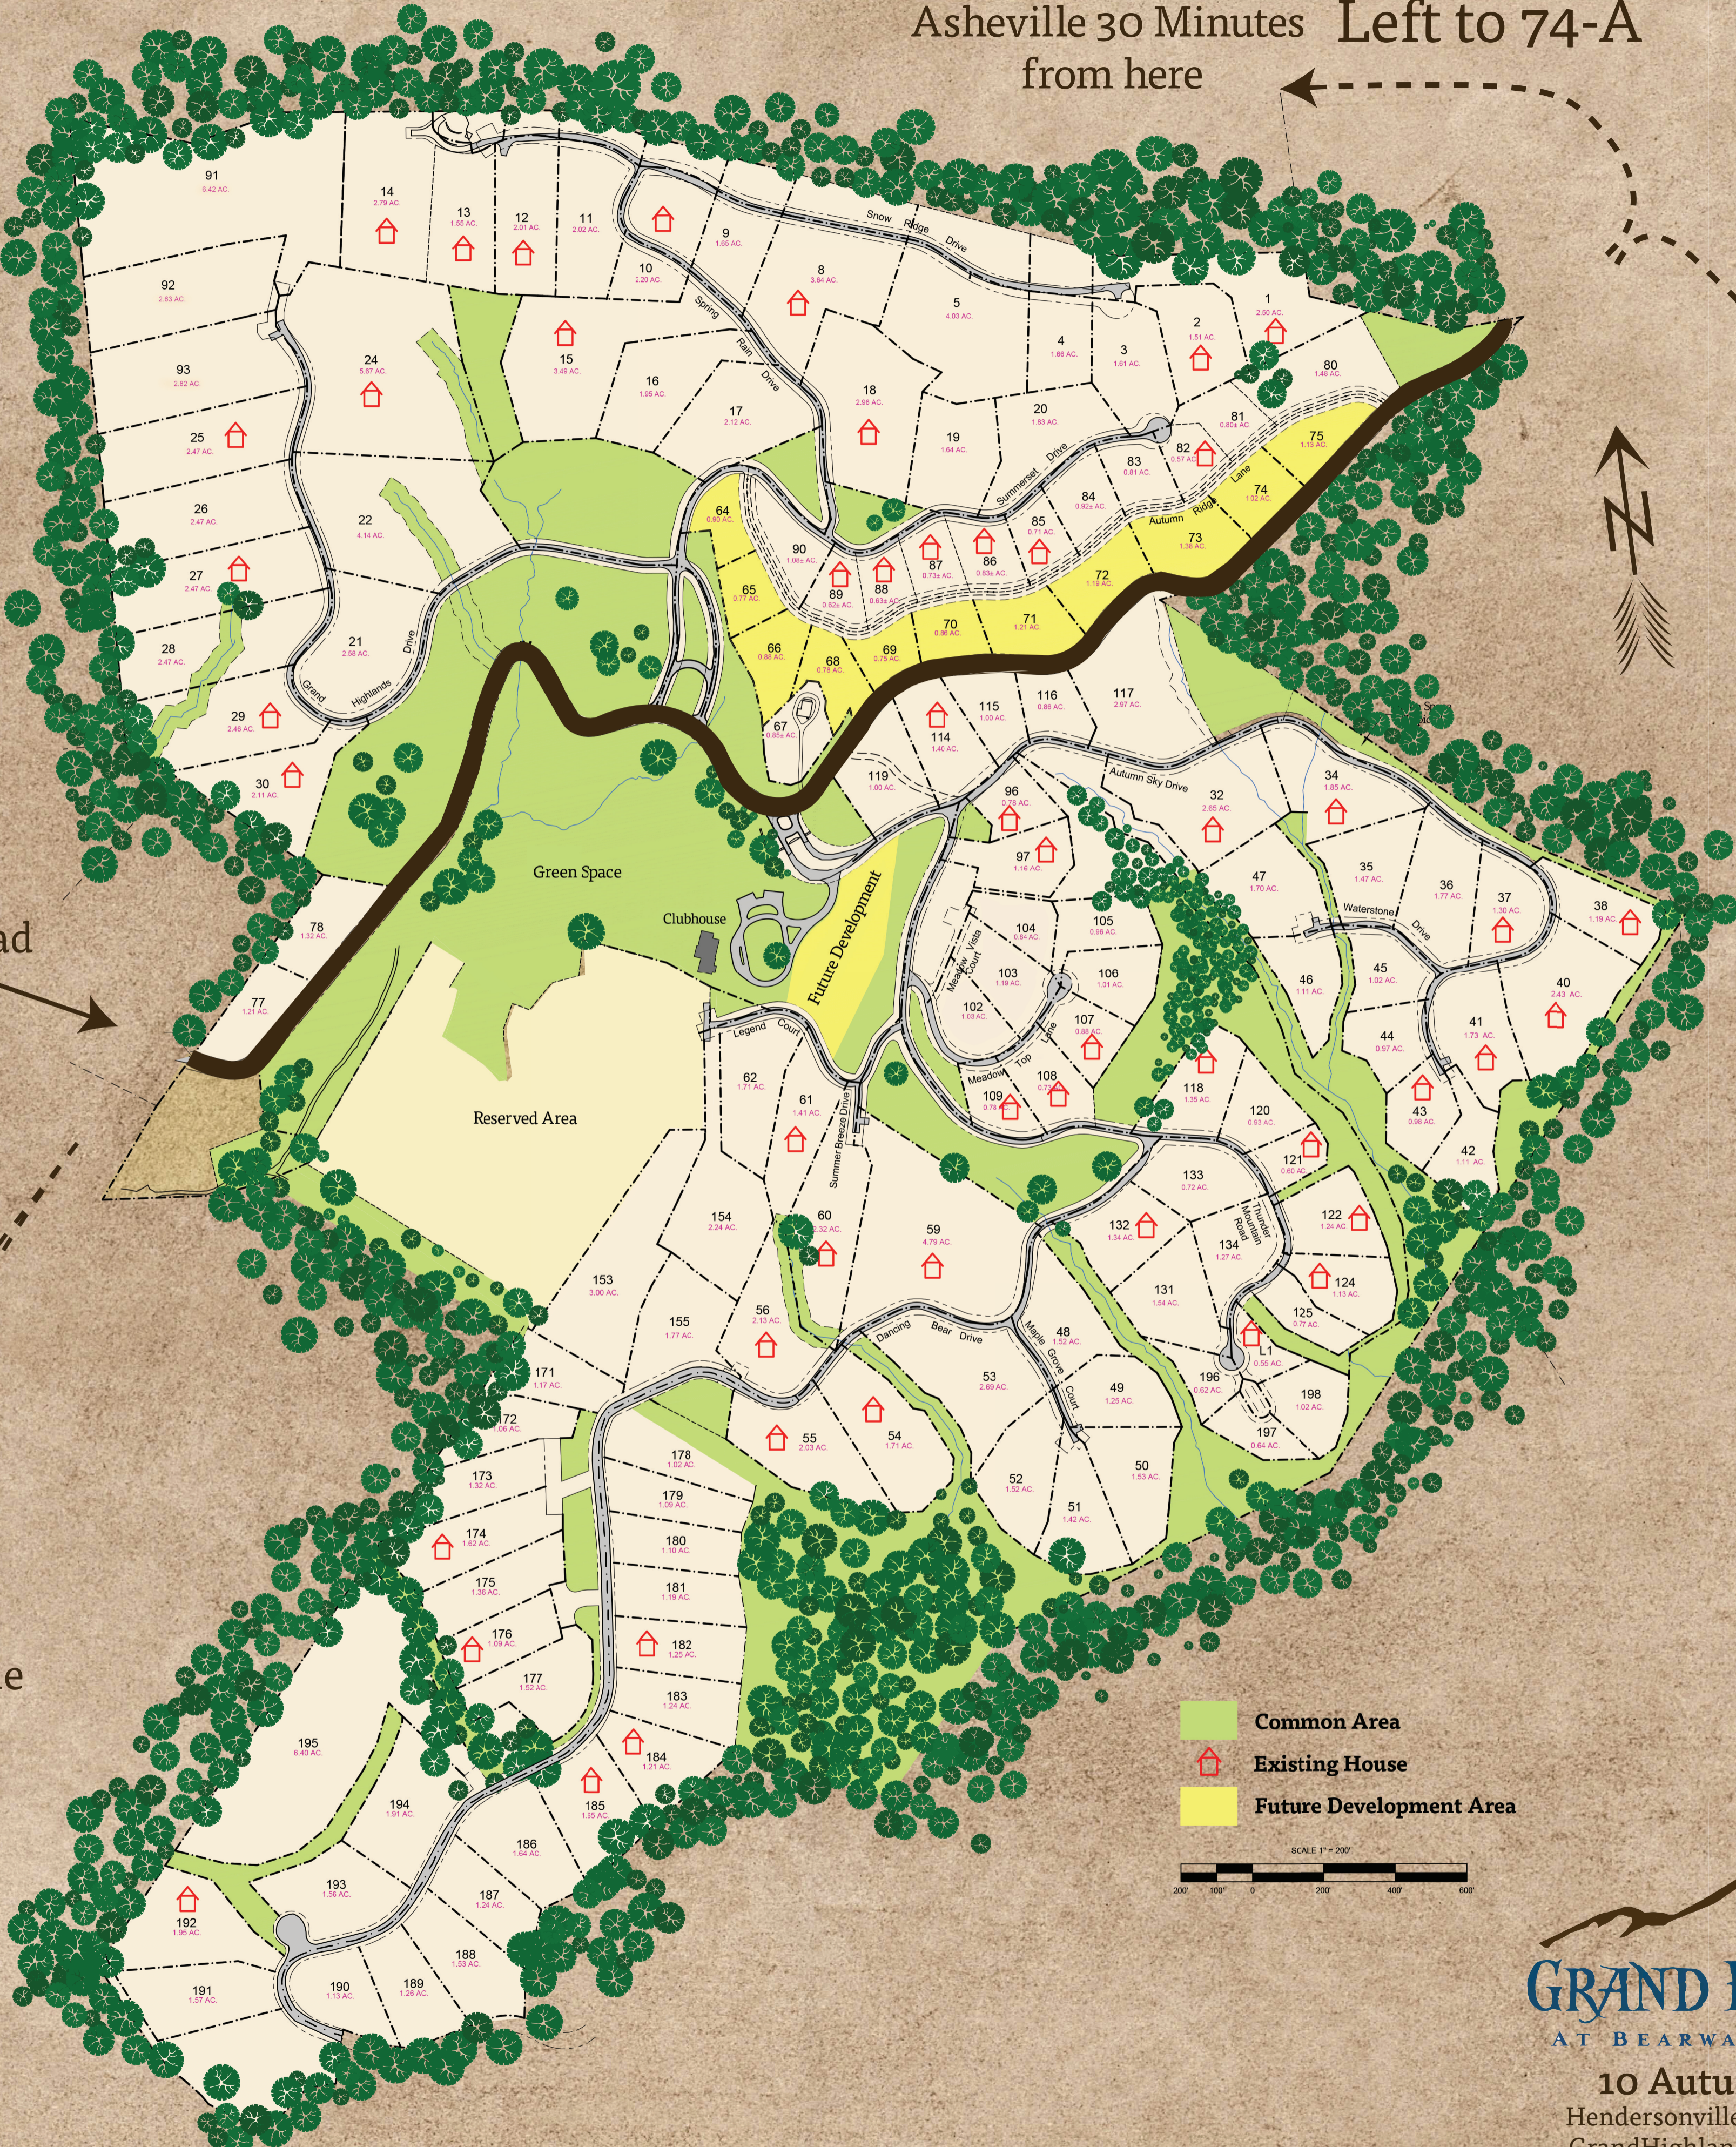

3825 ft

3750 ft

3600 ft

3500 ft

3400 ft

3200 ft

Asheville 30 Minutes Left to 74-A from here

Right to Lake Lure

Bearwallow Mountain Road

Right to South Asheville

Left to Hendersonville

- Common Area
- Existing House
- Future Development Area

10 Autumn Sky Drive
Hendersonville, North Carolina 28792
GrandHighlands.com | (828) 233.1017